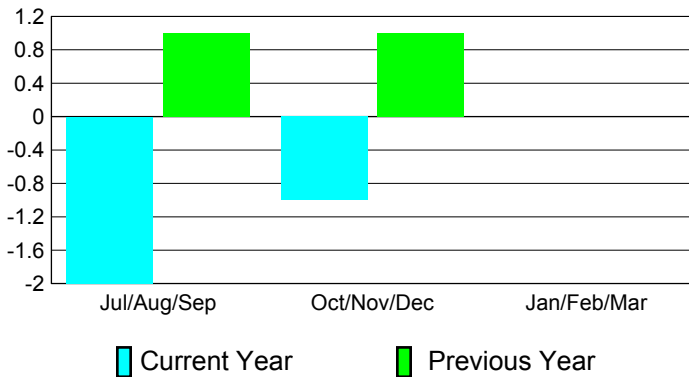

2010-2011 GMT Reports for District (or Undistricted) **District 3 H**

GMT: **JOHN 'JACK' R FERGUSON**

Location: **OKLAHOMA**

GMT CA: **1**

CLUBS

Club Results
2010-2011

Clubs
2009-2010

Month	New Club Goal	Actual New Clubs	Actual Dropped Clubs	Gain/Loss of Clubs	Gain/Loss of Clubs
Jul/Aug/Sep	0	0	-2	-2	1
Oct/Nov/Dec	0	0	-1	-1	1
Jan/Feb/Mar	0	0	0	0	0
Totals	0	0	-3	-3	2

Club Results 2010-2011

Goal, New, Dropped, Gain/Loss

Comparison of Club Gain/Loss

Current Year Compared to the Previous Year

YTD Status Quo Clubs 2010-2011

Status Quo Clubs Compared to Status Quo Members

MEMBERSHIP