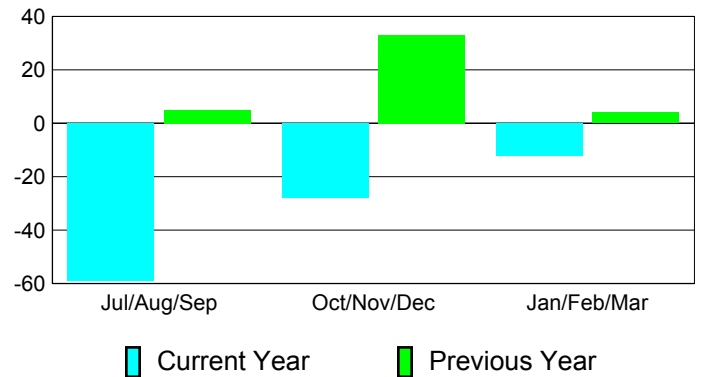

Membership Results
2010-2011

Membership
2009-2010

Month	Net Memb Goal	Actual New Memb	Actual Dropped Memb	Gain/Loss of Memb	Gain/Loss of Memb
Jul/Aug/Sep	0	25	-84	-59	5
Oct/Nov/Dec	0	16	-44	-28	33
Jan/Feb/Mar	0	25	-37	-12	4
Totals	0	66	-165	-99	42

Membership Results 2010-2011

Goal, New, Dropped, Gain/Loss

Comparison of Membership Gain/Loss

Current Year Compared to the Previous Year

Gender Comparison 2010-2011

Jul/Aug/Sep

Oct/Nov/Dec

Jan/Feb/Mar